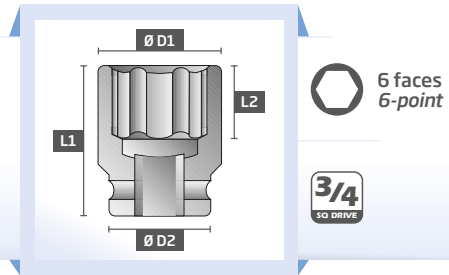

ART.
4460140

ART.
4460540

Chaves caixa hexagonal
6-point sockets